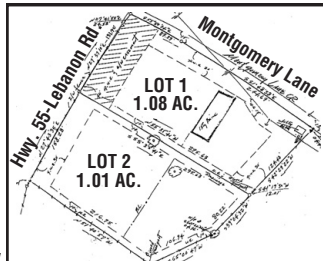

- Elgin America dome clock
- Pair of cherry framed Audobon prints
- Several handmade quilts (appliqué and cross stitch)
- Crochet bedspread
- Small camel back trunk
- 3pc full size bedroom suite with veneer inlay
- Antique ladder back chair
- Pair ladies vanity lamps
- Cherry reeded chest
- White English ironstone water pitcher (J&G Meakin)
- Cherry spool bed -full size
- Dough tray on three legs
- Childs painted Boston rocker
- Camel back trunk with fitted interior
- Cherry end table
- Round oak pedestal table
- 4 rush bottom ladder back chairs
- Small gun rack
- Antique bar stool
- Antique wooden butter churn
- Misc crocks
- Cast iron waffle iron

- Antique coffee mill
- Kerosene can - gal.
- Hot point washer and dryer
- Glass butter churn-2 quart
- Misc fishing poles
- Hotpoint refrig. w/ice maker
- Sm old table fan

- Footed cedar chest
- Horse collar with brass hanes
- 5 gal milk can
- 10 gal milk can
- Cast iron love seat
- Cedar chest

SELL WITH HALE REALTY & AUCTION, LLC

805 Bardstown Rd., Suite 3
Springfield, Ky.
(859) 336-3967 /
(859) 336-8488